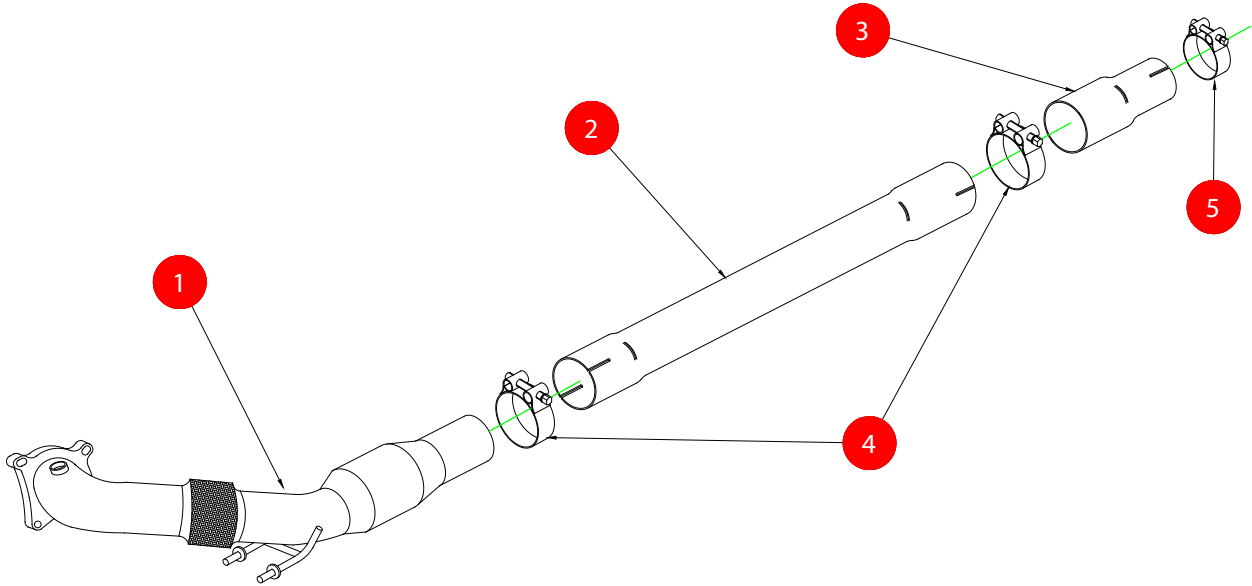

CAR	Volkswagen Golf Mk5 Gti 2.0T & Edition 30 / MK6 Edition 35	PART NO.	SVWX042
YEAR	04-09 / 11-12	FIT KITS	140FK
NOTES	Where not supplied use original fittings	FEATURES	Pipe diameter:- 76mm/3"

NO.	PART NO.	DESCRIPTION	QTY
1	585VW	Turbo Downpipe with sports catalyst	1
2	629VW	Link Pipe	1
Fit Kit			
3	AD46	Adaptor	1
4	Z016.10062	79mm H/D Clamps	2
5	Z016.10001	59-63mm Clamp	1

E-MARK	N/A
DATE	24/03/2022
ISSUE	02
AUTHORISED	S Shipley

NOTE: ENSURE SCORPION SYSTEM IS CLEAR OF MOVING PARTS AND ALL ORIGINAL FUNCTIONS WORK CORRECTLY.

Checked By \_\_\_\_\_